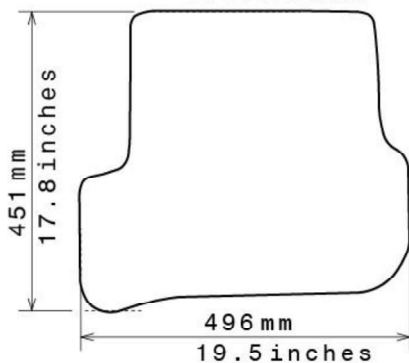

Please check shape/size matches floorpan

LEFT Hand Drive

SCALE: 1/10

Set of 4

Remarks