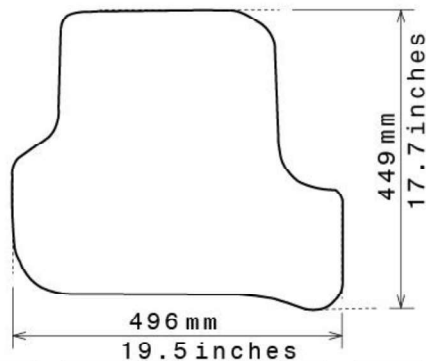

Spaghetti® Floor Mats by
NICOMAN

Best Mats for Your Car, Home & Business!

Photo for illustration purposes only.

Fitment Specifications

Make/Brand	Seat
Model/Type	Leon
Gen/MK Code	1P
Model Year	2005-2012
Body Type	Hatchback
Non-Slip Type	GECKO
SKU	C 5645

Please check shape/size matches floorpan

LEFT Hand Drive

SCALE: 1/10

Set of 4

Remarks