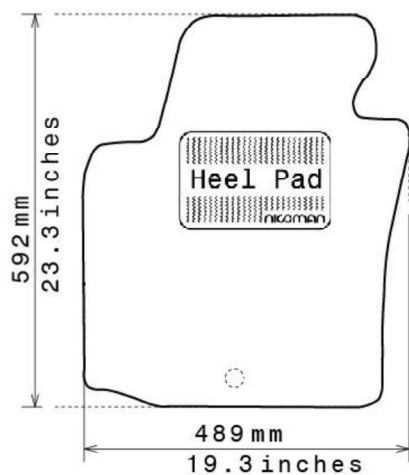

Spaghetti® Floor Mats by
NICOMAN

Best Mats for Your Car, Home & Business!

Photo for illustration purposes only.

Fitment Specifications

Make/Brand	Seat
Model/Type	Leon
Gen/MK Code	1P
Model Year	2005-2012
Body Type	Hatchback
Non-Slip Type	GECKO
SKU	C 5645

Please check shape/size matches floorpan

LEFT Hand Drive

SCALE: 1/10

Set of 4

Remarks