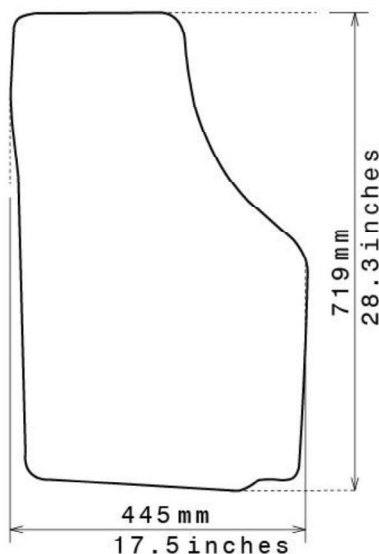

Spaghetti® Floor Mats by
NICOMAN

Best Mats for Your Car, Home & Business!

Photo for illustration purposes only.

Fitment Specifications

Make/Brand	Seat
Model/Type	Leon
Gen/MK Code	1P
Model Year	2005-2012
Body Type	Hatchback
Non-Slip Type	GECKO
SKU	C 5645

Please check shape/size matches floorpan

LEFT Hand Drive

SCALE: 1/10

Set of 4

Remarks